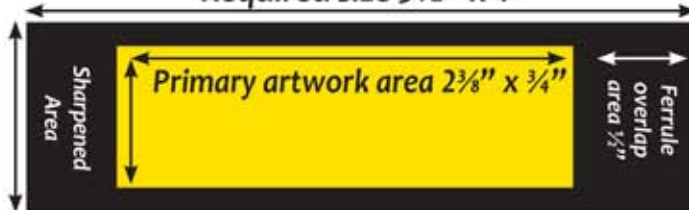

Example of original customer art

Example of final pencil

Golf Pencil with Eraser

Required size 3½" x 1"

Golf Pencil without Eraser

Required size 3½" x 1"

Graphite™/SM
pen & pencil company

Graphite Pen & Pencil Co.