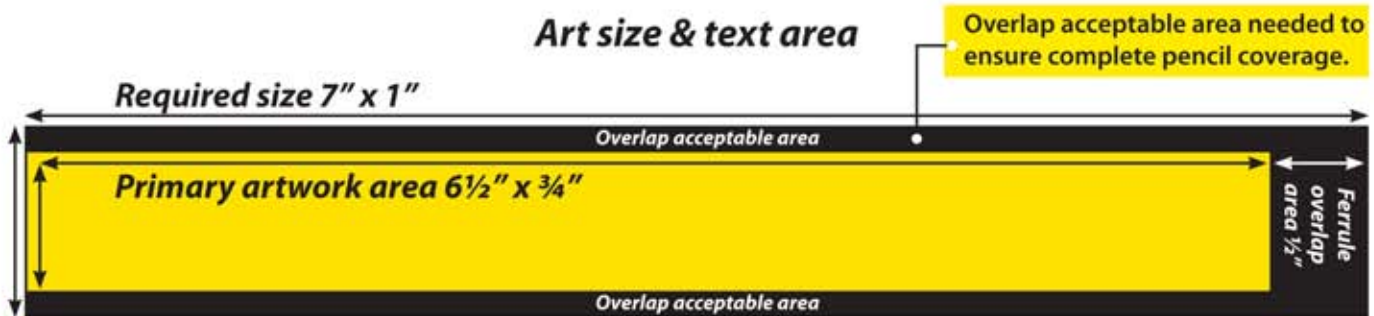

FULL COLOR PENCILS

ARTWORK GUIDELINES

In order to produce the highest quality product, images of 300-600 dpi in CMYK color are required. Acceptable file types include .psd, .tif and .jpg files. Finished pencils will display primary artwork area (shown in yellow) as well as some portion of the overlap acceptable area art (shown in black). Art template available on request.

Example of original customer art

Example of final pencil

Golf Pencil with Eraser

Required size 3½" x 1"

Golf Pencil without Eraser

Required size 3½" x 1"

Graphite™/SM
pen & pencil company

Graphite Pen & Pencil Co.